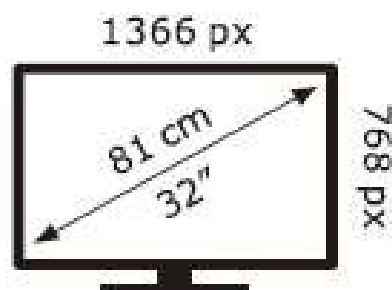

ENERG

FUJICOM

FJ-32UIL900

27 kWh/1000h

2019/2013