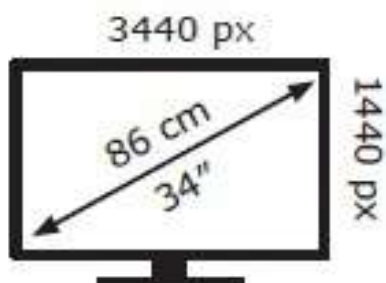

FUJICOM

FJ-34900PR

31 kWh/1000h

ABCDEF**G**

34 kWh/1000h

2019/2013